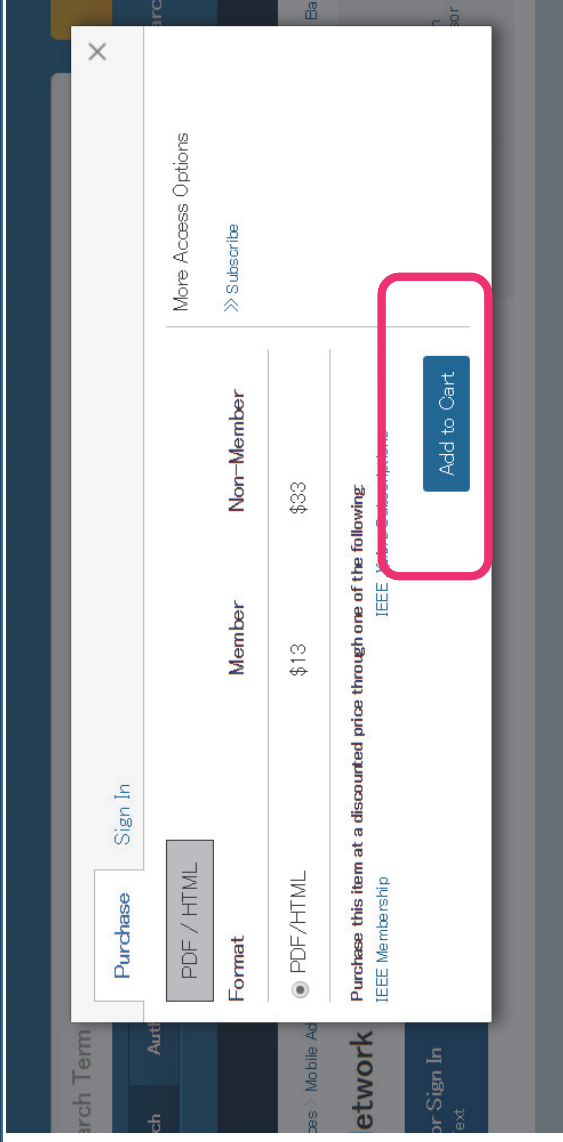

金額を確認し、カートに入れる